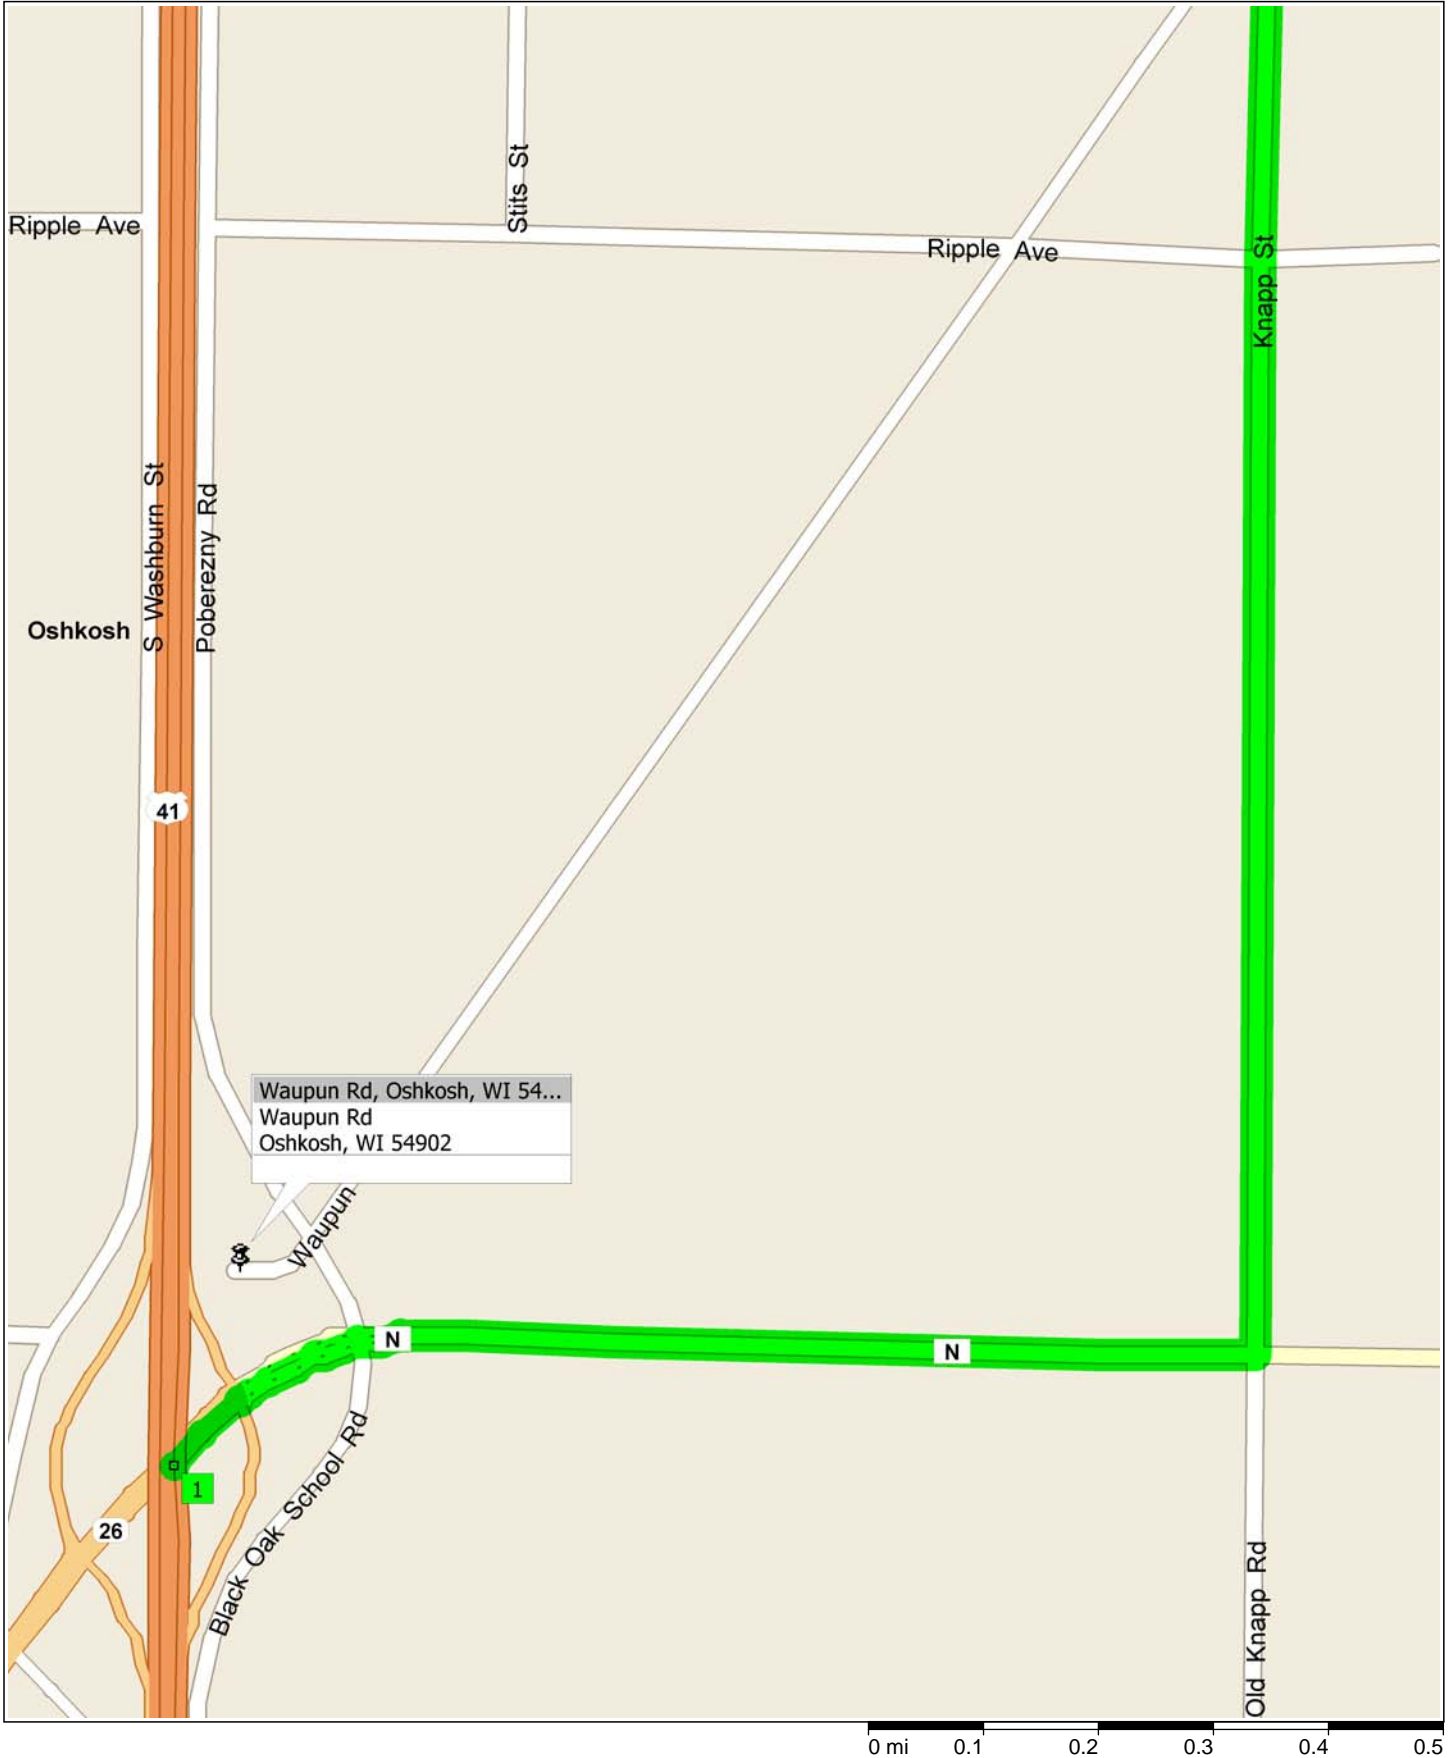

Rumedats Campground

2.4 miles; 3 minutes

9:00 AM 0.0 mi **1** Depart US-41, Oshkosh, WI 54904 on SR-26 [CR-N] (North-East) for 142 yds
9:00 AM 0.1 mi Road name changes to CR-N for 0.9 mi
9:01 AM 1.0 mi Turn LEFT (North) onto Knapp St for 1.3 mi
9:03 AM 2.4 mi **2** Arrive 3653 Knapp St, Oshkosh, WI 54902