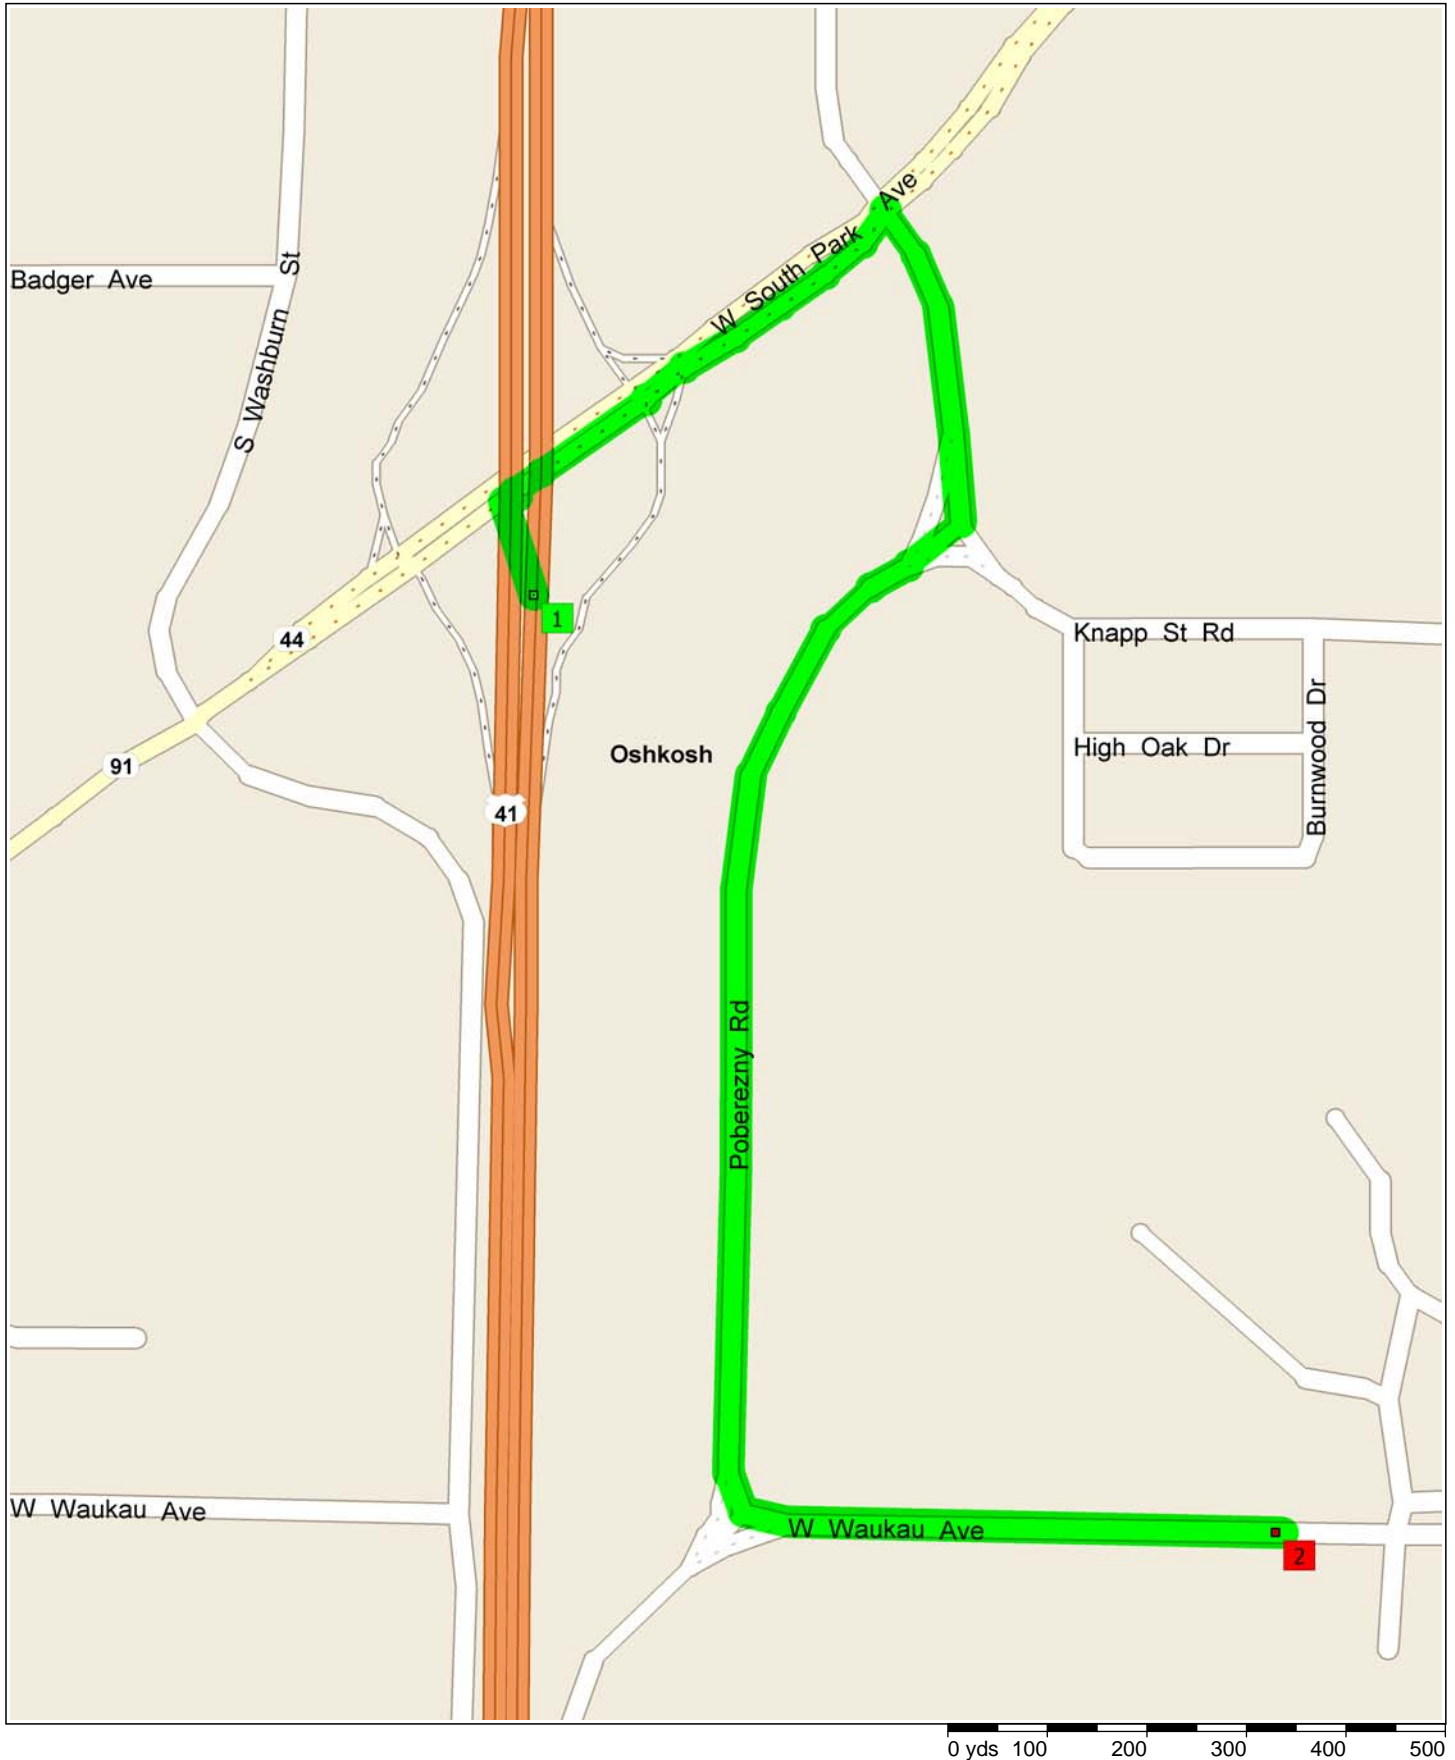

Sleepy Hollow 1679 Waukau Ave

1.5 miles; 5 minutes

9:00 AM 0.0 mi **1** Depart US-41, Oshkosh, WI 54904 on Local road(s) (North) for 98 yds
9:00 AM 0.1 mi Turn RIGHT (East) onto SR-44 [SR-91] for 174 yds
9:00 AM 0.2 mi Bear RIGHT (East) onto SR-44 [W South Park Ave] for 0.2 mi
9:01 AM 0.3 mi Turn RIGHT (South-East) onto Knapp St Rd for 0.2 mi
9:02 AM 0.5 mi Turn RIGHT (West) onto Poberezny Rd for 0.6 mi
9:03 AM 1.1 mi Turn LEFT (East) onto (W) Waukau Ave for 0.3 mi
9:05 AM 1.5 mi **2** Arrive 1679 W Waukau Ave, Oshkosh, WI 54902