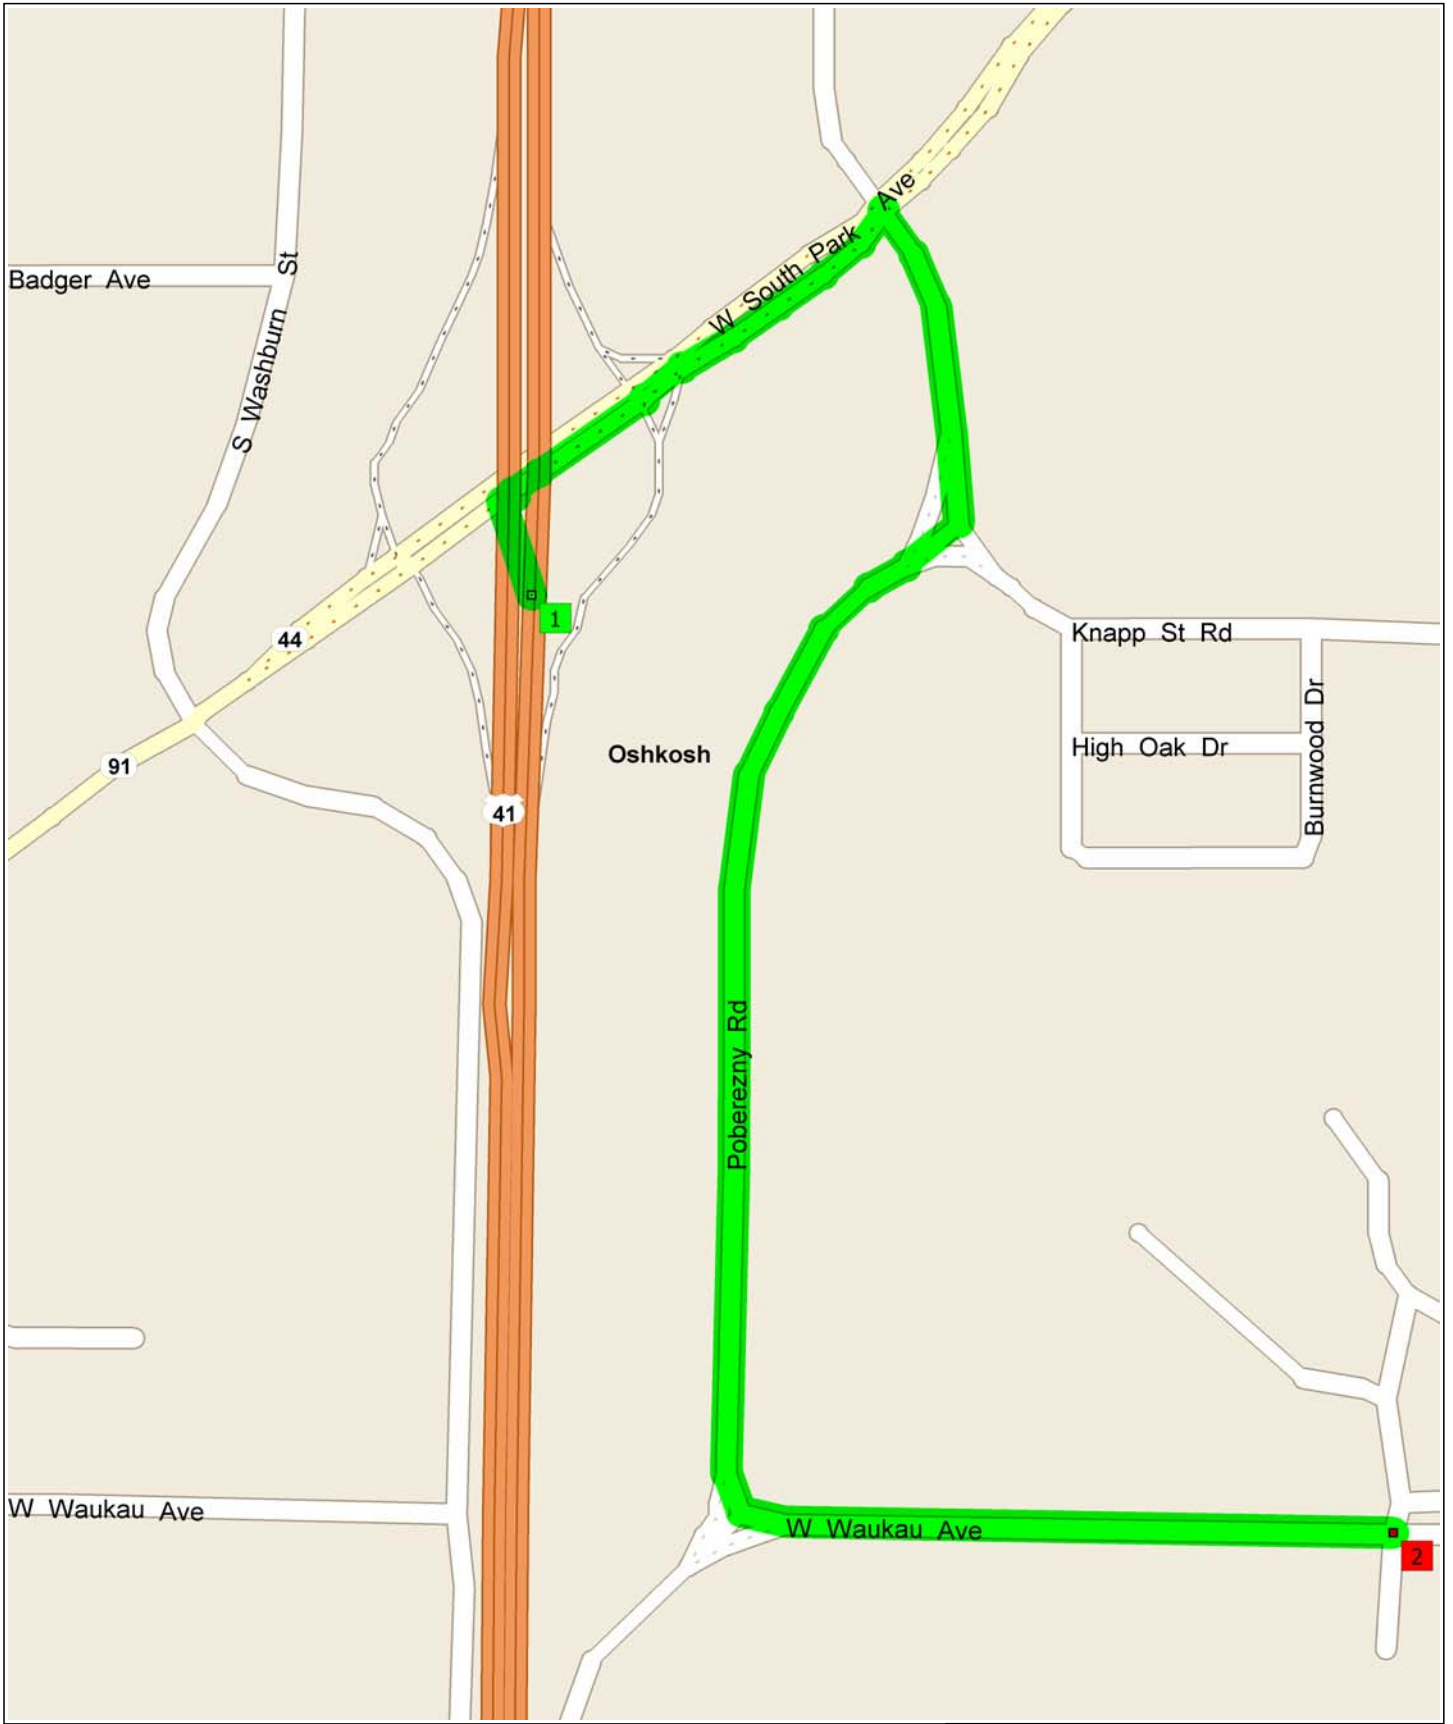

Taylor's Residence 1619Waukau Ave

1.5 miles; 5 minutes

0 yds 100 200 300 400 500

9:00 AM 0.0 mi **1** Depart US-41, Oshkosh, WI 54904 on Local road(s) (North) for 98 yds
9:00 AM 0.1 mi Turn RIGHT (East) onto SR-44 [SR-91] for 174 yds
9:00 AM 0.2 mi Bear RIGHT (East) onto SR-44 [W South Park Ave] for 0.2 mi
9:01 AM 0.3 mi Turn RIGHT (South-East) onto Knapp St Rd for 0.2 mi
9:02 AM 0.5 mi Turn RIGHT (West) onto Poberezny Rd for 0.6 mi
9:03 AM 1.1 mi Turn LEFT (East) onto (W) Waukau Ave for 0.4 mi
9:05 AM 1.5 mi **2** Arrive 1619 W Waukau Ave, Oshkosh, WI 54902